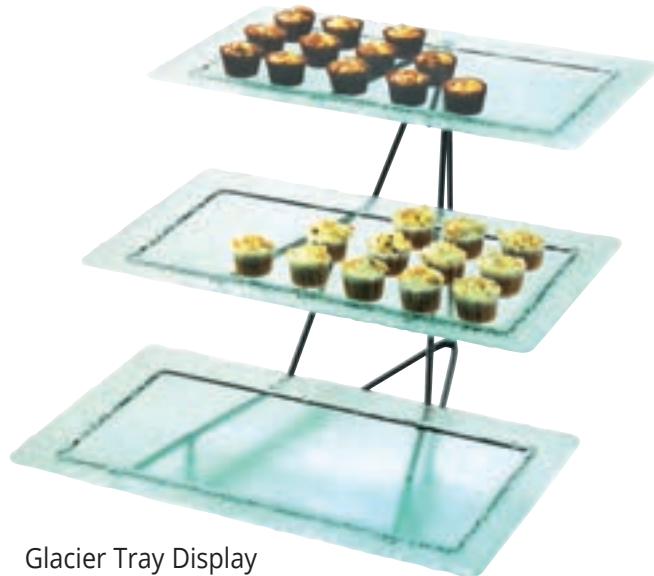

Glacier Collection

The Glacier Collection joins soft, faux glass with platinum and black accents for top-of-the-line presentation.

Glacier Stair-Step Riser

ITEM	DESCRIPTION	LIST PRICE
1463	11½Wx20Dx7H	\$132.10 ea

Glacier Tray Display

Includes Removable Faux Glass Trays.

ITEM	DESCRIPTION	LIST PRICE
1710-13	24¾Wx20¾Dx15¼H	\$416.20 ea
1245-12-43	Replacement Tray	88.20 ea

Glacier Oval Metal Stand

Includes 2 Faux Glass Bowls with Trays.
Specify Color: Black (13), Platinum (39).

ITEM	DESCRIPTION	LIST PRICE
GL2400	20Wx20Dx14H	\$702.00 ea
GL2450-43	Replacement Bowl & Tray	241.30 ea

Glacier Condiment/Flatware Display

Specify Color: Black (13), Platinum (39).

ITEM	DESCRIPTION	LIST PRICE
1235-13-43	5¼Wx14Dx18H	\$189.30 ea
1235-39-43	5¼Wx14Dx18H	189.30 ea
C1235INSERT	Replacement Bin	33.10 ea

Glacier Tea Center Display

ITEM	DESCRIPTION	LIST PRICE
1235-TEA	7½Wx14½Dx18H	\$222.10 ea

Glacier Square Step-Up Riser

Includes 3 Faux Glass Platters.

Specify Color: Black (13), Platinum (39).

ITEM	DESCRIPTION	LIST PRICE
GL1600	31½Wx14Dx9H	\$351.00 ea
GL252-43	Replacement Tray	54.90 ea